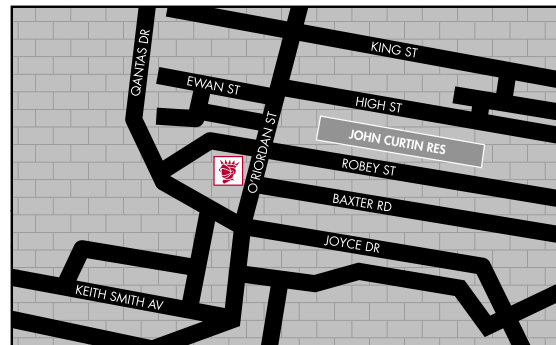

## LOCATION

Located minutes from the international terminal and opposite the domestic terminal, this hotel is in the perfect position for welcoming interstate and overseas delegates. The finest hotel at Australia's busiest airport, Stamford Plaza Sydney Airport offers few distractions yet is only 15 minutes away from Sydney Harbour and the CBD. With excellent MICE facilities, the hotel is the ideal choice to host national and international conferences.