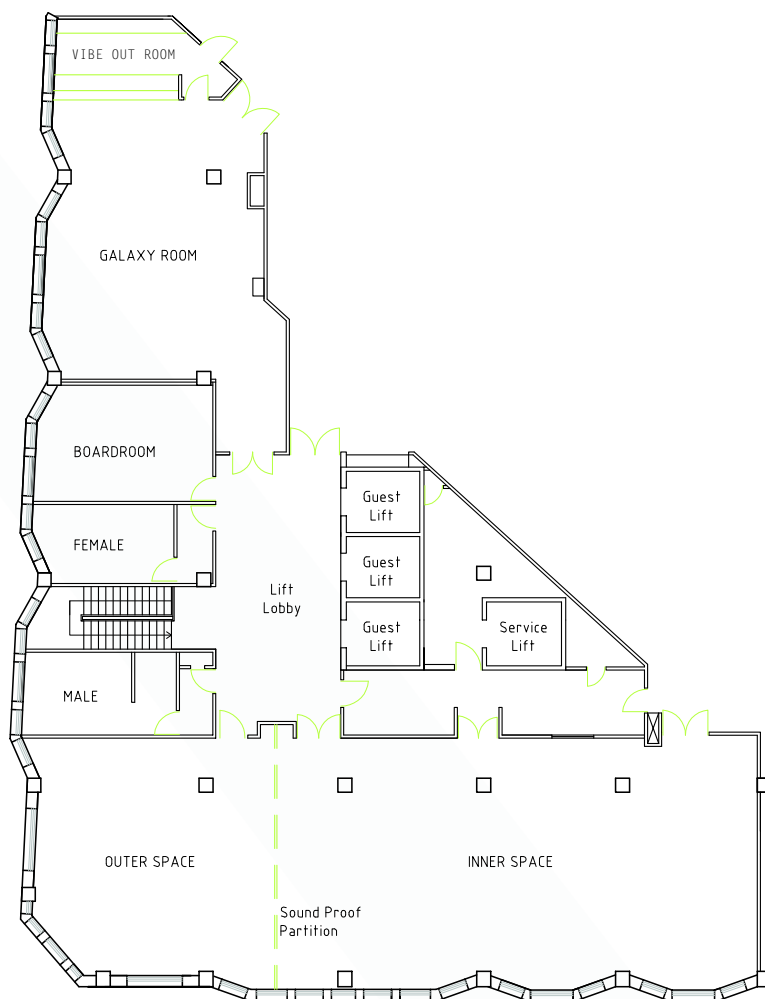

VIBE SPACES

VIBE CAPACITIES

Function Room	Theatre	Classroom	Banquet	Cabaret	U-shape	Boardroom	Cocktail	Area m2	Height
Inner Space	130	50	100	64	40	50	150	151.3	2.6m
Outer Space	50	25	40	16	20	20	70	67.2	2.6m
Combined Space	200	120	150	112	60	-	230	231.4	2.6m
Galaxy Room	65	40	50	32	30	30	100	87.7	2.6m
Boardroom	-	-	-	-	-	10	-	25.8	2.6m
Vibe Out Space - Casual Seating	15	-	-	-	-	10	-	30	2.6m