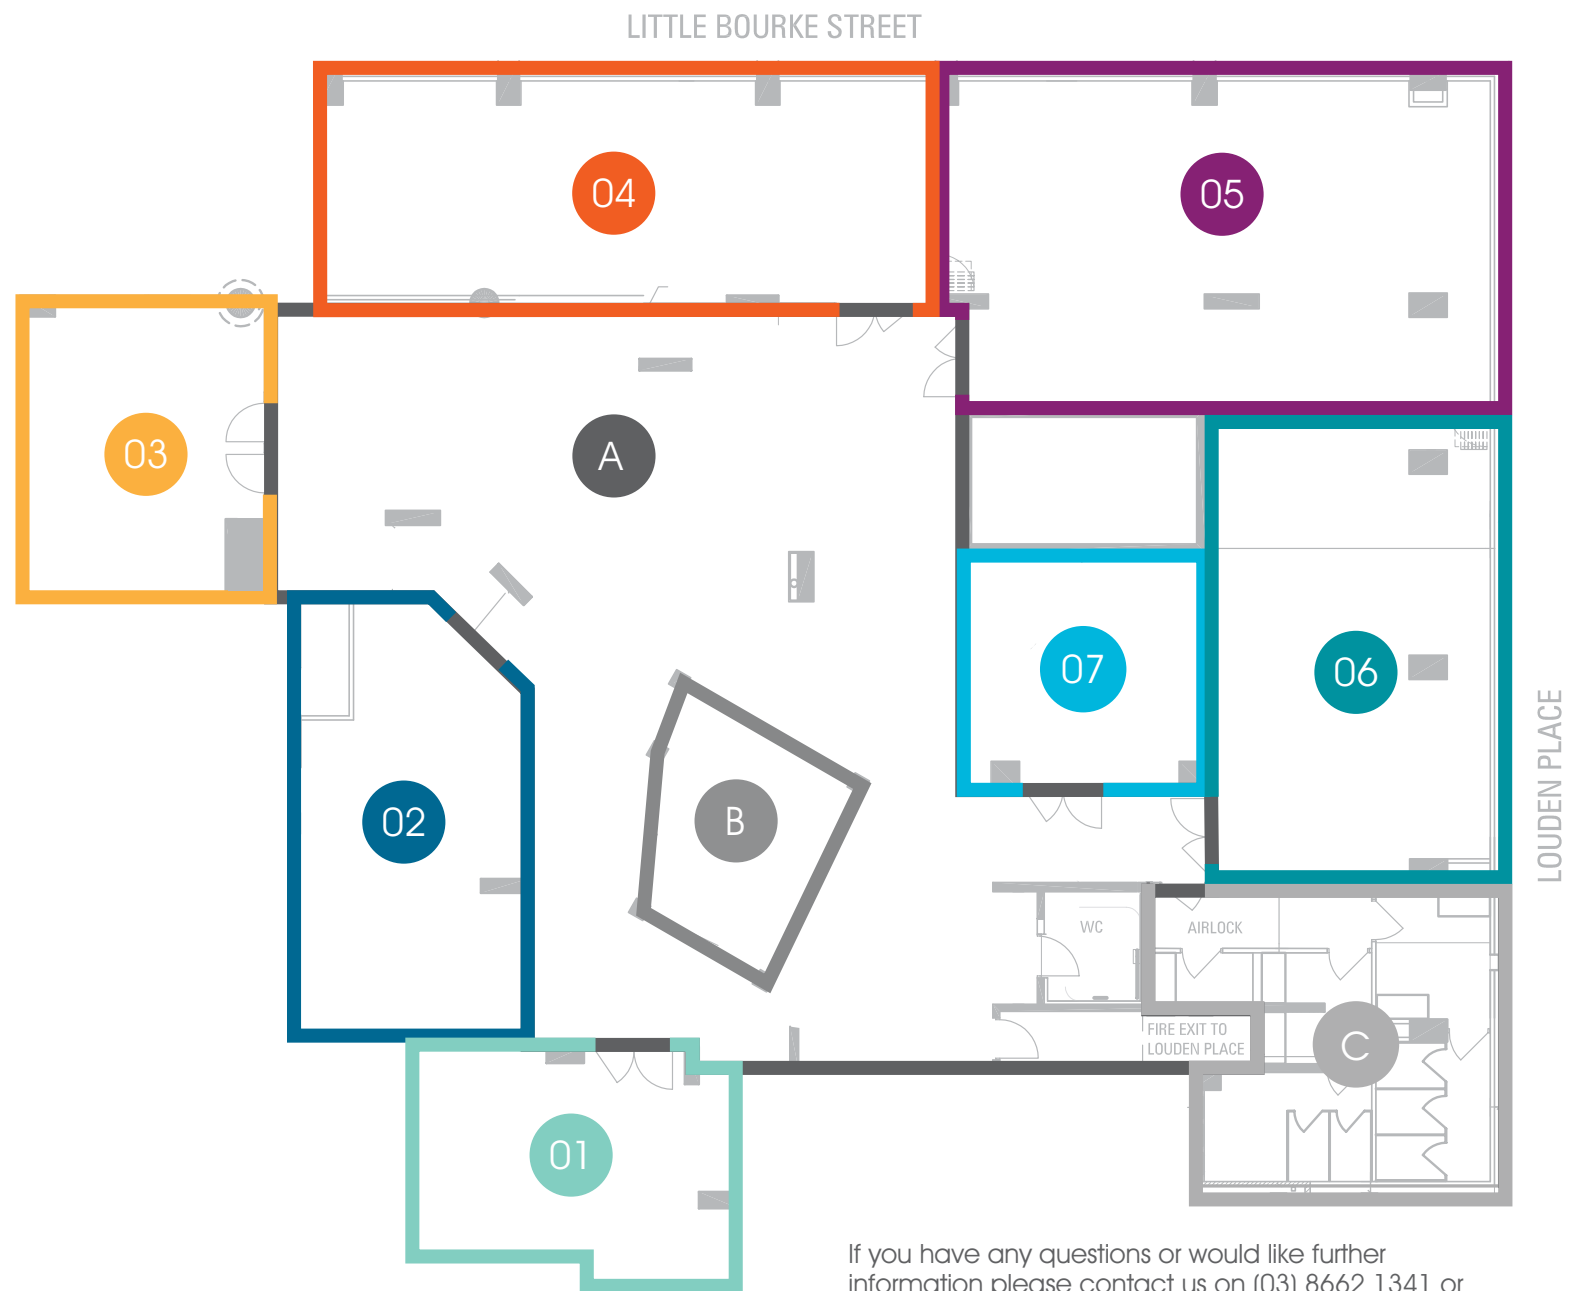

ether

a space where people meet

01 harmony room

02 moon space

03 sun sphere

04 fre space

05 earth room

06 air sphere

07 water therapy

A pre-function area

B entry stairs

C toilets

Note: Alchemy Space, Arbour Room and ON15 floor plans available upon request.

If you have any questions or would like further information please contact us on (03) 8662 1341 or [enquiries@etherspace.com.au](mailto:enquiries@etherspace.com.au) or [etherconferencecentre.com.au](http://etherconferencecentre.com.au)

**Ether Conference Centre**  
Lower Level - 265 Little Bourke St  
Melbourne, VIC 3000