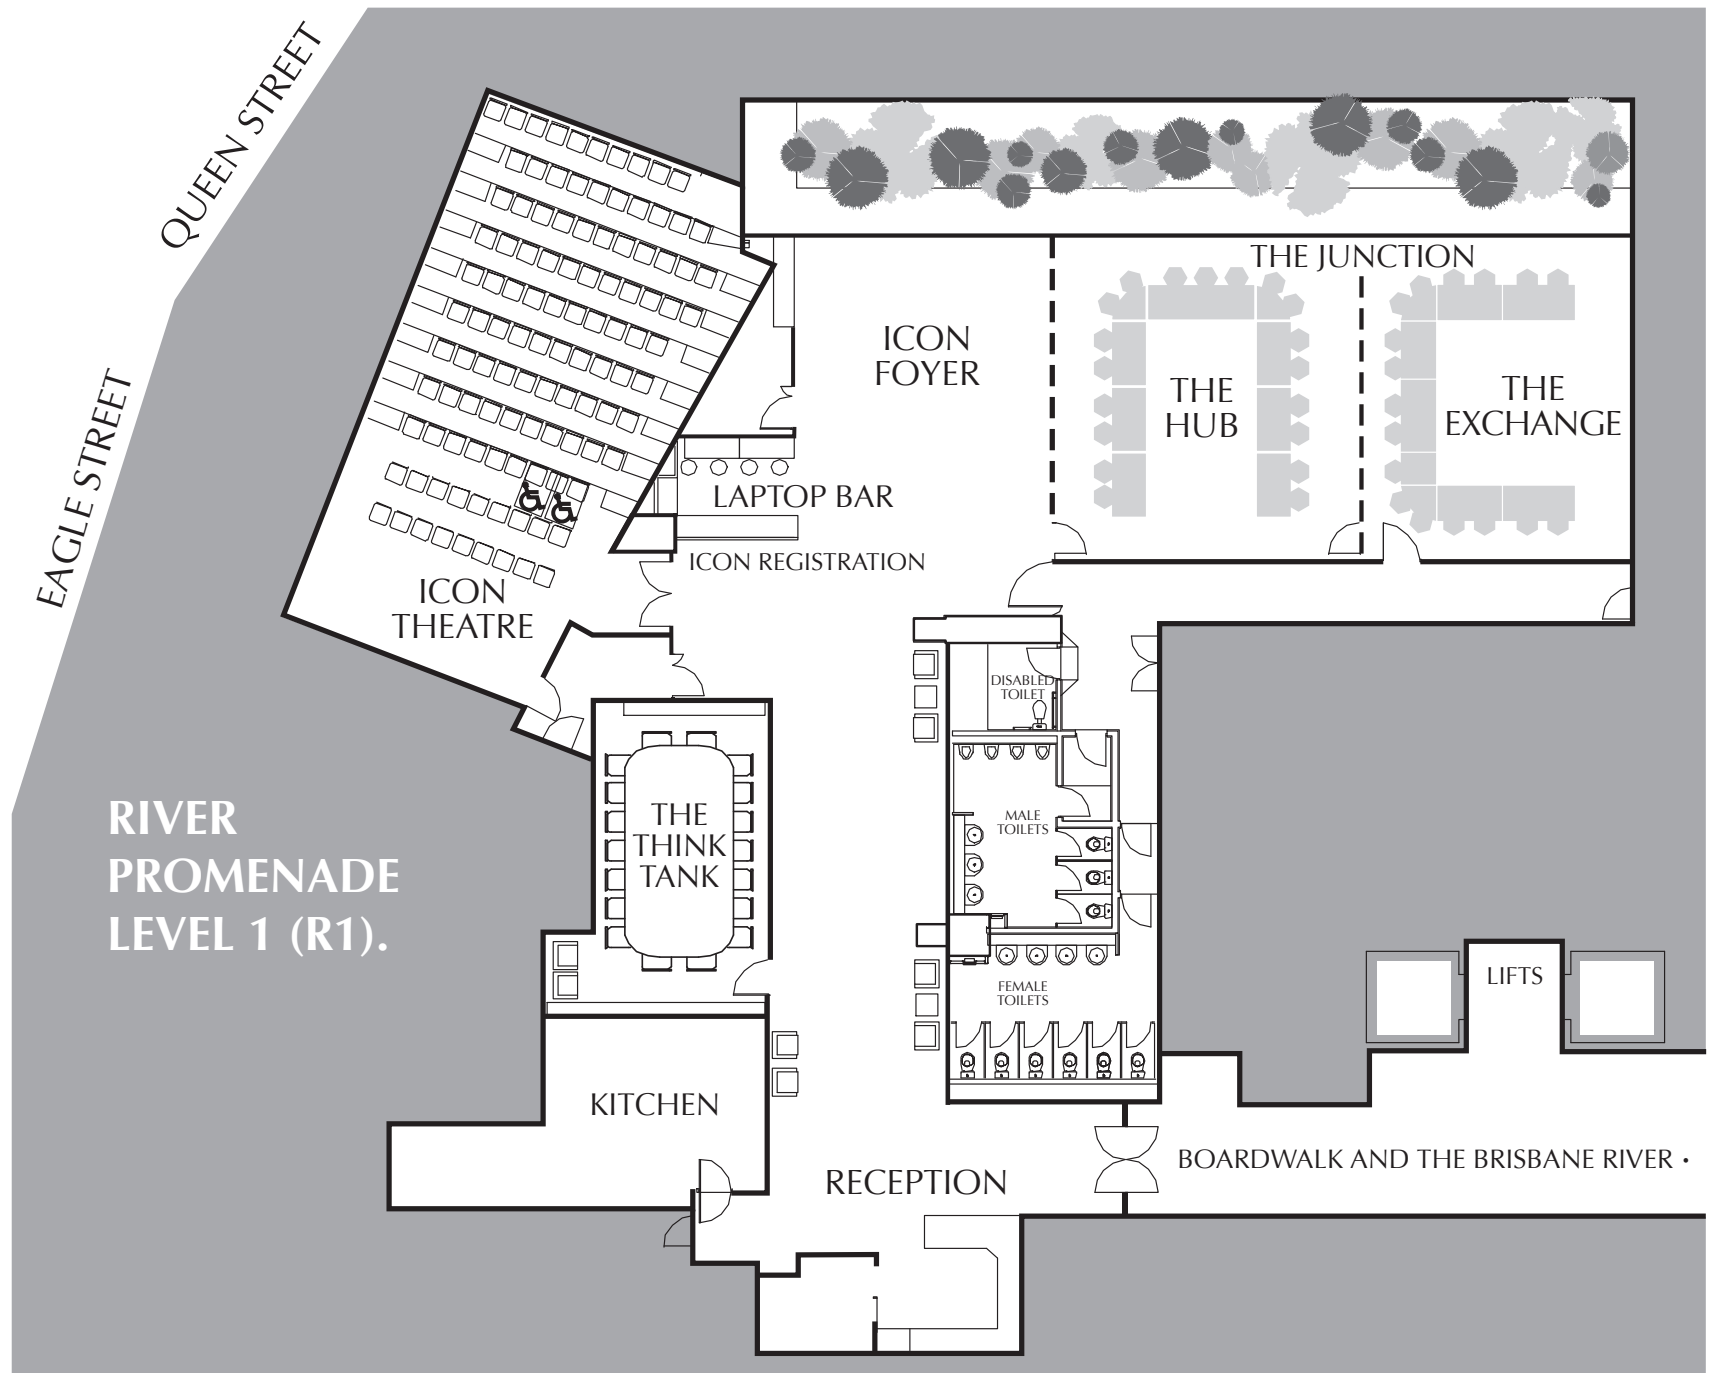

EAGLE ST
conference
CENTRE
BRISBANE

The **Eagle Street Conference Centre** is in the Credit Union of Australia Building at 175 Eagle Street.

Situated on the corner of Eagle, Queen and Wharf streets, this building is easily recognised by the 2 silver hands in front and a coffee shop near main entrance.

Enter building through revolving doors on right hand side of coffee shop then turn left to take external lifts down to:
RIVER PROMENADE LEVEL 1 (R1).

There will be an **Eagle Street Conference Centre** directional sign outside lifts.

(DO NOT use main lift bank inside building).

• *Hearing device loop and wheel chair seating available.*