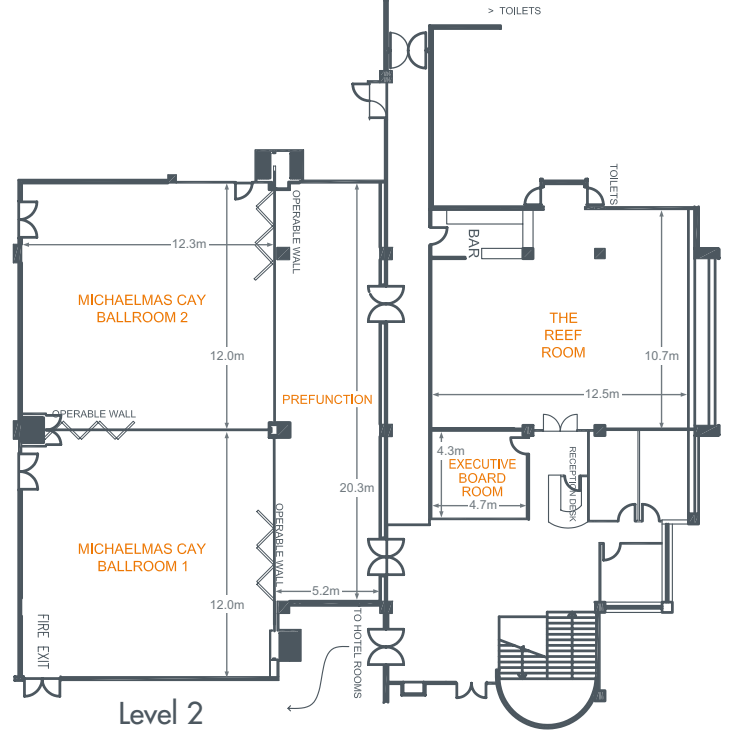

Seating Capacity										
Room Name	Plated	Buffet	Cocktail	Theatre	Classroom	U-Shape	Hollow Square	Board Room	Area m <sup>2</sup>	Height m
The Executive Boardroom	10	-	-	-	-	-	-	8 - 10	20.21	2.5
The Reef Room	80	60	100	80	50	30	30	28	134	2.5
Michaelmas Cay 1	120	90	150	145	90	36	48	28	145	3.5 - 3.8
Michaelmas Cay 2	120	90	150	145	90	36	48	28	145	3.5 - 3.8
Michaelmas Cay Ballroom	280	240	500	375	250	72	84	64	379	3.5
Urchins 1	300	250	500	350	230	57	66	52	360	4.2
Urchins 2	50	30	90	80	40	27	36	28	82	4.2
Urchins 3	50	30	90	80	40	27	36	28	82	4.2
Urchins 1 & 4	420	420	650	500	285	-	-	50	519	4.2
Urchins 2 & 3	100	70	150	160	80	45	54	40	164	4.2
Urchins 2, 3 & 4	200	150	300	280	160	-	-	-	328	4.2
Urchins Function Rooms	600	480	800	600	300	50	-	-	818	4.5 - 4.8
Arlington Bar	-	-	60	-	-	-	-	-	80	4.2
The Coral Lounge	100	80	120	80	50	33	42	28	185	2.5
Pool Deck	-	400	800	-	-	-	-	-	-	-

All function venues are located on Level 2, with the exception of The Coral Lounge and the Pool Deck located on Level 4.

Level 4

Level 2

**PULLMAN REEF HOTEL CASINO**

events@reefcasino.com.au

35-41 Wharf Street