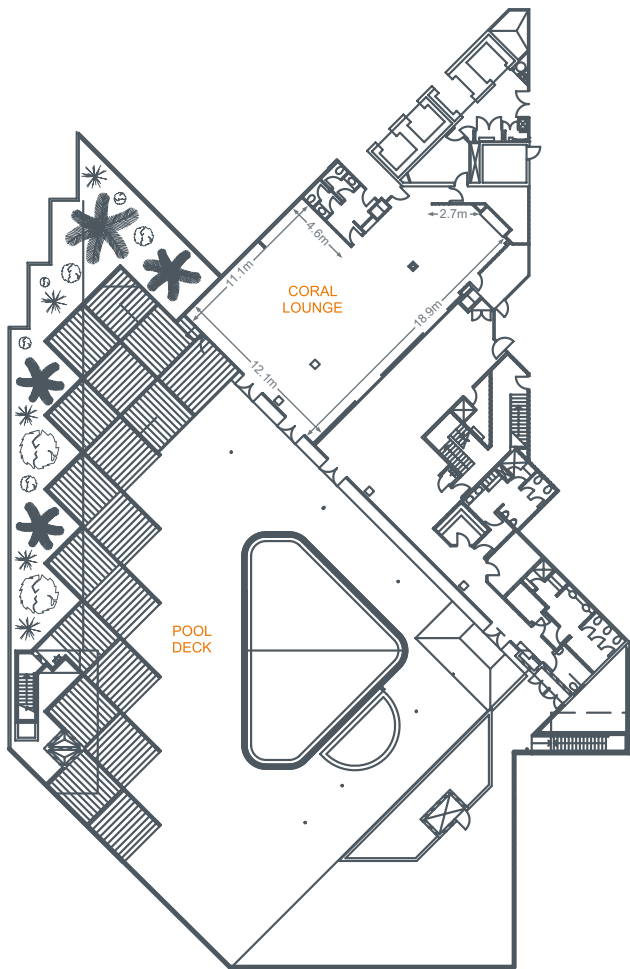

Pullman Reef Hotel Casino is a fully integrated hotel meeting facility in Cairns, accommodating from 8 - 800 guests in a variety of meeting or function styles.

You can be sure that our attention to detail and service will ensure your event is memorable. Accessibility is vital to the success of any function and you will find all access points to our function venues are well positioned and easily identified.

Seating Capacity										
Room Name	Plated	Buffet	Cocktail	Theatre	Classroom	U-Shape	Hollow Square	Board Room	Area m <sup>2</sup>	Height m
The Executive Boardroom	10	-	-	-	-	-	-	8 - 10	20.21	2.5
The Reef Room	80	60	100	80	50	30	30	28	134	2.5
Michaelmas Cay 1	120	90	150	145	90	36	48	28	145	3.5 - 3.8
Michaelmas Cay 2	120	90	150	145	90	36	48	28	145	3.5 - 3.8
Michaelmas Cay Ballroom	280	240	500	375	250	72	84	64	379	3.5
Urchins 1	300	250	500	350	230	57	66	52	360	4.2
Urchins 2	50	30	90	80	40	27	36	28	82	4.2
Urchins 3	50	30	90	80	40	27	36	28	82	4.2
Urchins 1 & 4	420	420	650	500	285	-	-	50	519	4.2
Urchins 2 & 3	100	70	150	160	80	45	54	40	164	4.2
Urchins 2, 3 & 4	200	150	300	280	160	-	-	-	328	4.2
Urchins Function Rooms	600	480	800	600	300	50	-	-	818	4.5 - 4.8
Arlington Bar	-	-	60	-	-	-	-	-	80	4.2
The Coral Lounge	100	80	120	80	50	33	42	28	185	2.5
Pool Deck	-	400	800	-	-	-	-	-	-	-

All function venues are located on Level 2, with the exception of The Coral Lounge and the Pool Deck located on Level 4.

Level 4

Level 2

**PULLMAN REEF HOTEL CASINO**

events@reefcasino.com.au

35-41 Wharf Street