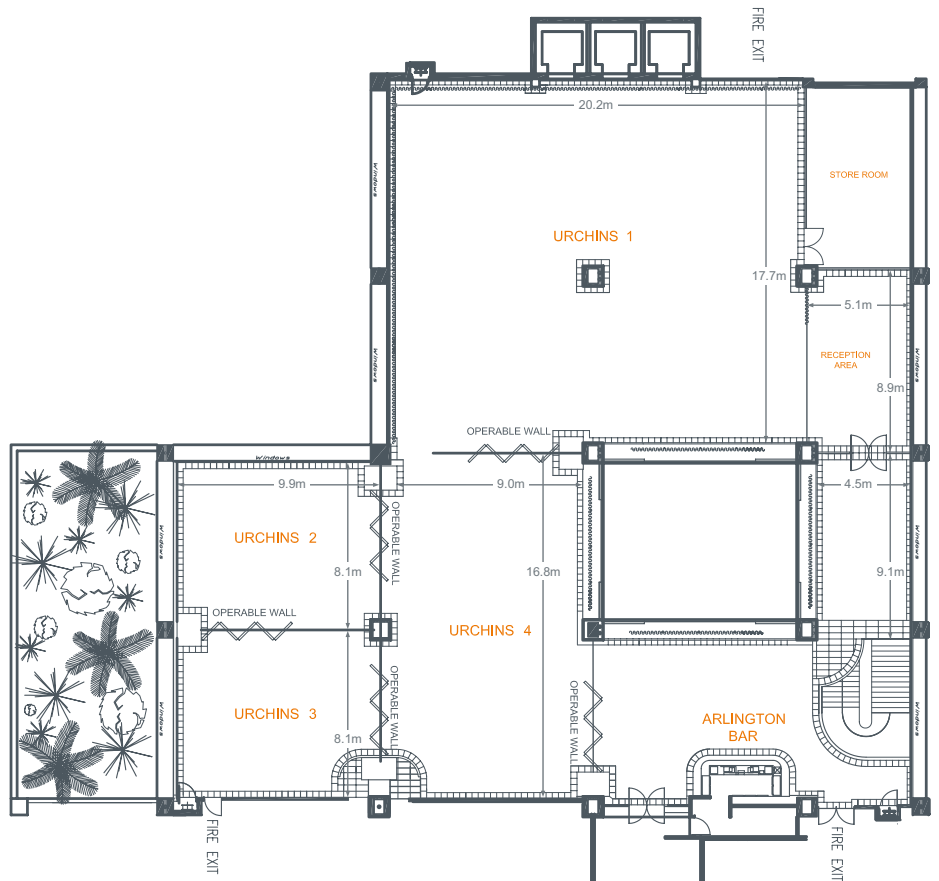

We have 2 staircases and 2 elevators, one at either end of Level 2. All venues have broadband internet points, Wired and Wireless Hotspots are available.

- 11 meeting rooms with the ability to combine into larger spaces
- Dedicated meeting staff
- High speed internet access available in meeting / event facilities
- Audio visual equipment and in-house technicians
- Meeting and event facilities with natural lighting
- Meeting rooms centrally positioned in the complex
- Catering for all events from Weddings to Residential conferences

Seating Capacity										
Room Name	Plated	Buffet	Cocktail	Theatre	Classroom	U-Shape	Hollow Square	Board Room	Area m <sup>2</sup>	Height m
The Executive Boardroom	10	-	-	-	-	-	-	8 - 10	20.21	2.5
The Reef Room	80	60	100	80	50	30	30	28	134	2.5
Michaelmas Cay 1	120	90	150	145	90	36	48	28	145	3.5 - 3.8
Michaelmas Cay 2	120	90	150	145	90	36	48	28	145	3.5 - 3.8
Michaelmas Cay Ballroom	280	240	500	375	250	72	84	64	379	3.5
Urchins 1	300	250	500	350	230	57	66	52	360	4.2
Urchins 2	50	30	90	80	40	27	36	28	82	4.2
Urchins 3	50	30	90	80	40	27	36	28	82	4.2
Urchins 1 & 4	420	420	650	500	285	-	-	50	519	4.2
Urchins 2 & 3	100	70	150	160	80	45	54	40	164	4.2
Urchins 2, 3 & 4	200	150	300	280	160	-	-	-	328	4.2
Urchins Function Rooms	600	480	800	600	300	50	-	-	818	4.5 - 4.8
Arlington Bar	-	-	60	-	-	-	-	-	80	4.2
The Coral Lounge	100	80	120	80	50	33	42	28	185	2.5
Pool Deck	-	400	800	-	-	-	-	-	-	-

All function venues are located on Level 2, with the exception of The Coral Lounge and the Pool Deck located on Level 4.

Level 4

Level 2

**PULLMAN REEF HOTEL CASINO**

events@reefcasino.com.au

35-41 Wharf Street